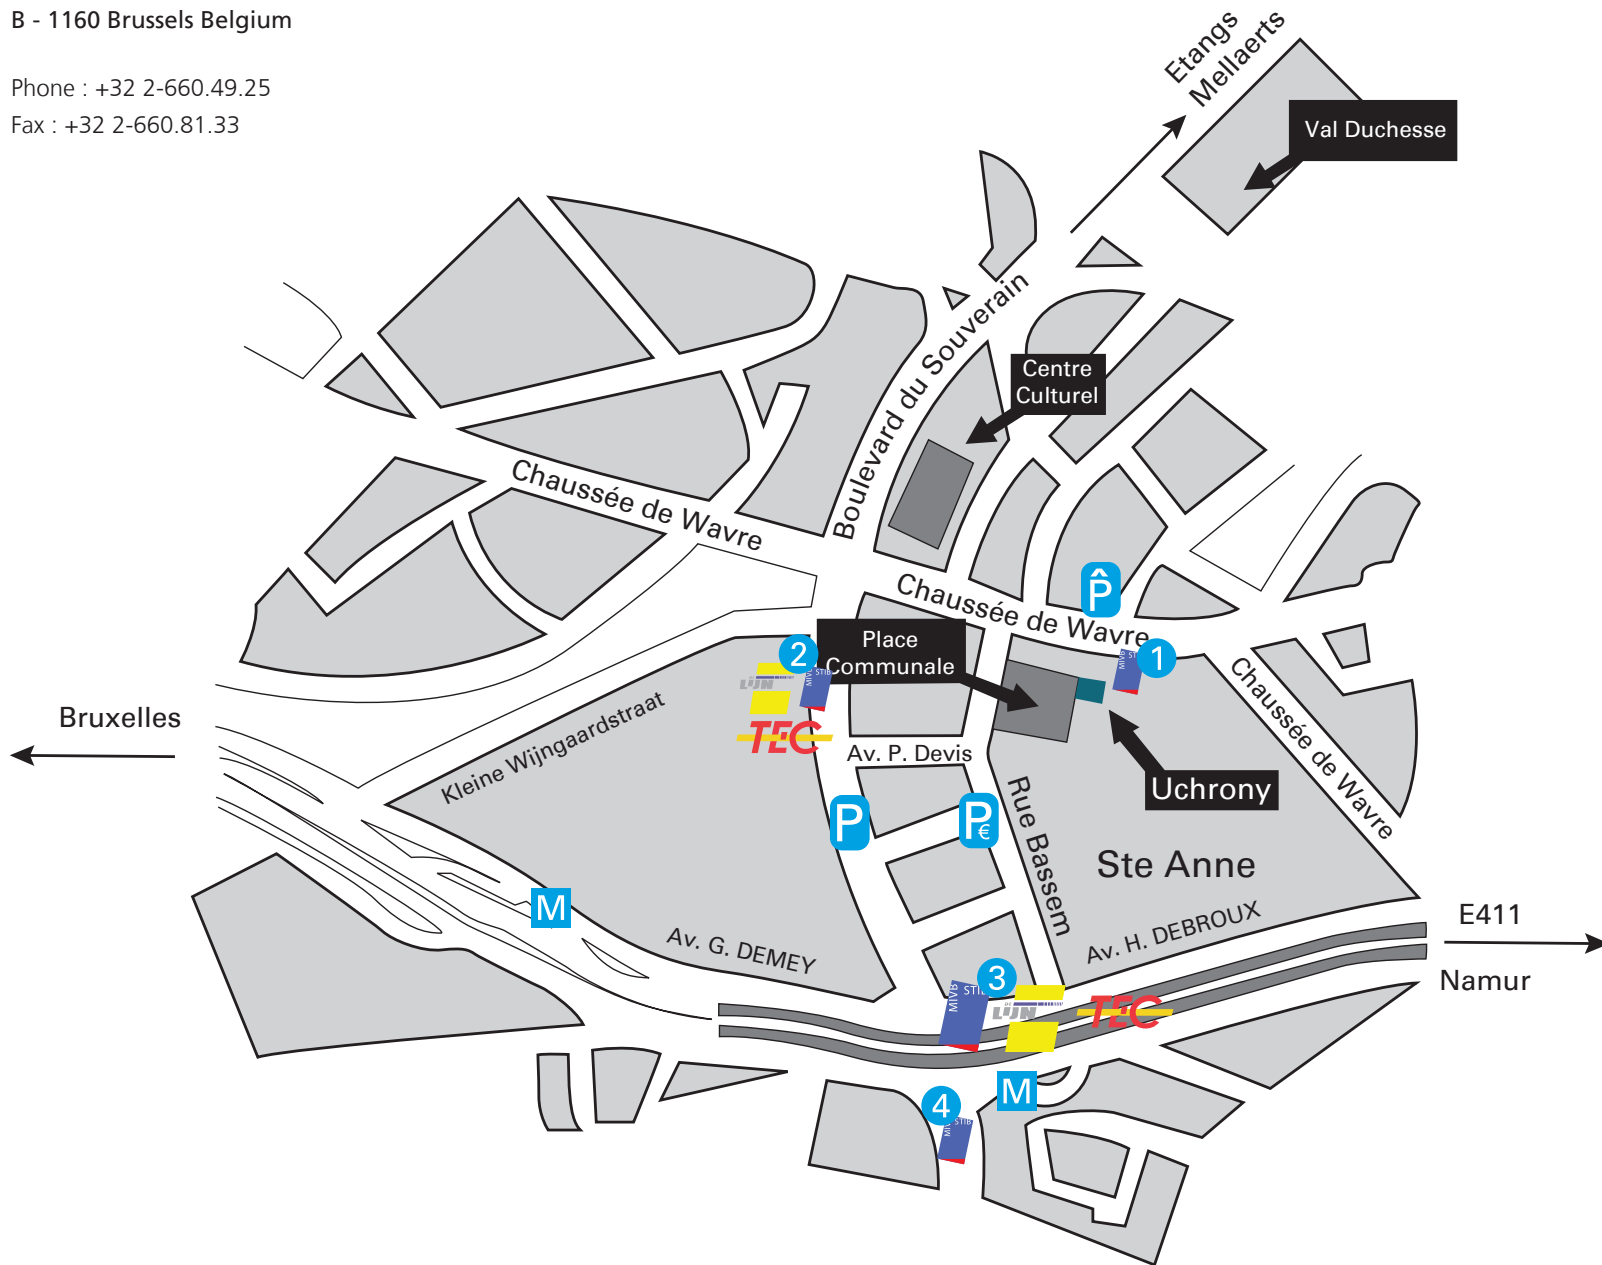

Place Communale d'Auderghem, 8 - 9 - 10

B - 1160 Brussels Belgium

Phone : +32 2-660.49.25

Fax : +32 2-660.81.33

1		BUS 34
2		BUS 42
		
3		BUS 41 BUS 42 BUS 72 METRO
		BUS E01 BUS 341 BUS 342 BUS 344 BUS 345 BUS 348 BUS 349 BUS W02 BUS W03 BUS W04
		BUS E BUS E
4		TRAM 94

	Parking couvert (accès libre et non payant)
	Parking payant
	Parking gratuit